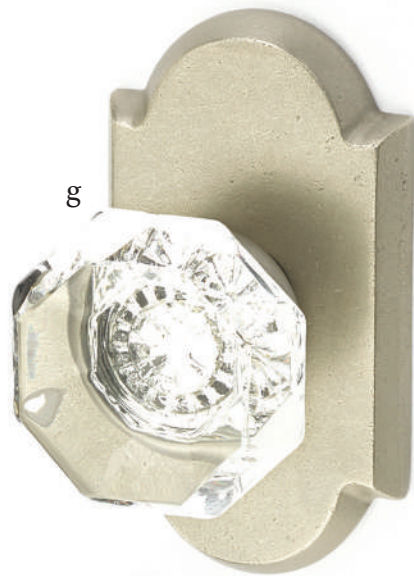

- **a. Modern Disc Crystal Knob**
  with #6 Rosette Medium Bronze Patina
- **b. Lowell Crystal Knob**
  with #4 Rosette Tumbled White Bronze
- **c. Providence Crystal Knob**
  with #3 Rosette Tumbled White Bronze
- **d. Bronze Egg Knob**
  with #3 Rosette Medium Bronze Patina
- **e. Round Knob**
  with #6 Rosette Medium Bronze Patina
- **f. Winchester Knob**
  with #4 Rosette Flat Black Bronze Patina
- **g. Old Town Crystal Knob**
  with #1 Rosette Tumbled White Bronze
- **h. Butte Knob**
  with #2 Rosette Flat Black Bronze Patina