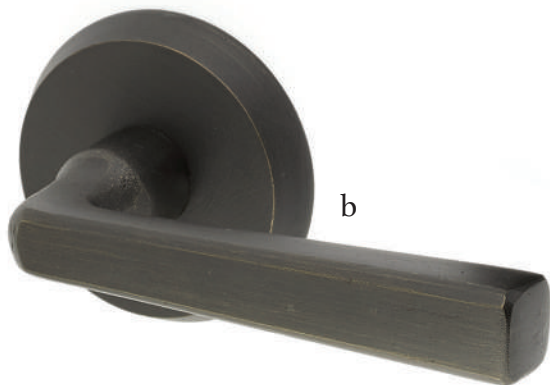

- **a. Bryce Lever**
  with #3 Rosette Medium Bronze Patina
- **b. Cimarron Lever**
  with #2 Rosette Medium Bronze Patina
- **c. Mariposa Lever**
  with #4 Rosette Tumbled White Bronze