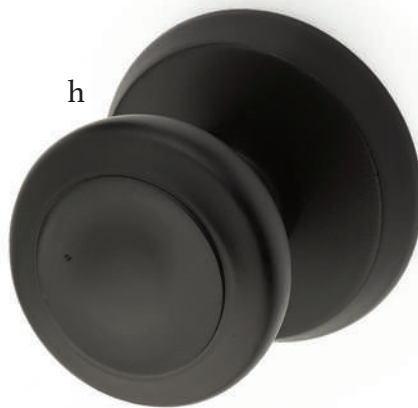

- **a. Modern Disc Crystal Knob**
  with #6 Rosette Medium Bronze Patina
- **b. Lowell Crystal Knob**
  with #4 Rosette Tumbled White Bronze
- **c. Providence Crystal Knob**
  with #3 Rosette Tumbled White Bronze
- **d. Bronze Egg Knob**
  with #3 Rosette Medium Bronze Patina
- **e. Round Knob**
  with #6 Rosette Medium Bronze Patina
- **f. Winchester Knob**
  with #4 Rosette Flat Black Bronze Patina
- **g. Old Town Crystal Knob**
  with #1 Rosette Tumbled White Bronze
- **h. Butte Knob**
  with #2 Rosette Flat Black Bronze Patina