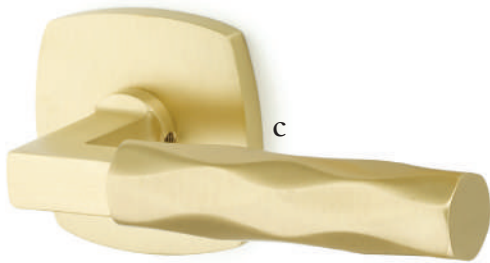

New level of customization. Choose your textured lever grip, stem design, and pair with any of our available rosettes options-- in any mix of finishes--for hundreds of unique combinations, made just for you and your home project.

- a. **T-Bar** Polished Nickel - Lifetime . **Hammered** Polished Nickel - Lifetime with **Square Rosette** Polished Nickel - Lifetime
- b. **L-Square** Polished Nickel - Lifetime . **Tribeca** Unlacquered Brass with **Square Rosette** Unlacquered Brass
- c. **L-Square** Satin Brass . **Tribeca** Satin Brass with **Urban Modern Rosette** Satin Brass
- d. **L-Square** Polished Chrome . **Faceted** Flat Black with **Square Rosette** Flat Black
- e. **T-Bar** Unlacquered Brass . **Faceted** Polished Chrome with **Disk Rosette** Flat Black
- f. **T-Bar** Flat Black . **Knurled** Satin Brass with **Urban Modern Rosette** Flat Black