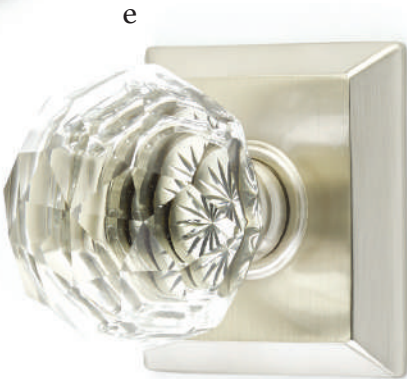

Timeless materials with intricate details offer a chic aesthetic.

- a. Bristol Knob with Regular Rosette Flat Black
- b. Hampton Knob with Oval Rosette Pewter

c

d

e

f

- c. Providence Crystal Knob**
with Regular Rosette
Polished Nickel - Lifetime
- d. Georgetown Knob**
with Regular Rosette
Oil Rubbed Bronze
- e. Diamond Crystal Knob**
with Quincy Rosette
Satin Nickel
- f. Old Town Clear Knob**
with #8 Rosette
Oil Rubbed Bronze
- g. Lowell Crystal Knob**
with Rope Rosette
French Antique
- h. Windsor Crystal Knob**
with Wilshire Rosette
Polished Brass - Lifetime
- i. Astoria Clear Knob**
with Rectangular Rosette
Oil Rubbed Bronze
- j. Ice White Porcelain Knob**
with Oval Rosette
Oil Rubbed Bronze