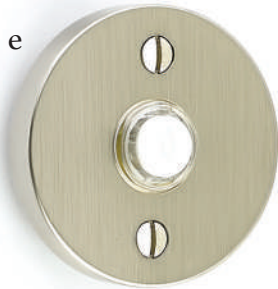

Door Accessories

Complete your home's new look with door accessories made to coordinate with Emtek door hardware.

Doorbell Buttons

- a. with Regular Rosette
  Polished Nickel - Lifetime
- b. with Small #1 Rosette
  Satin Nickel
- c. with Square Rosette
  Oil Rubbed Bronze
- d. with #1 Rosette
  Medium Bronze Patina
- e. with Disk Rosette
  Satin Nickel
- f. with Rectangular Rosette
  Polished Nickel - Lifetime
- g. with #2 Rosette
  Tumbled White Bronze
- h. with #8 Rosette
  Oil Rubbed Bronze
- i. with Oval Rosette
  Pewter
- j. with Small Modern Rectangular Rosette
  Polished Chrome

Doorbell Button
with #3 Rosette Medium Bronze Patina