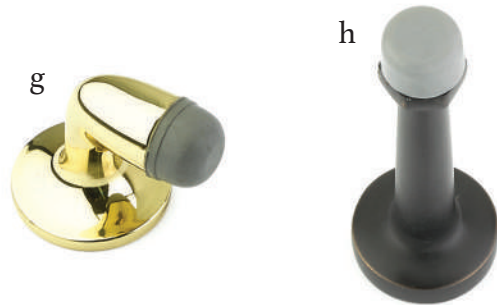

Window Utility Pulls

- g. **Window Utility Pull** Oil Rubbed Bronze
- h. **Window Utility Pull** Satin Nickel
- i. **Window Utility Pull** Polished Chrome

Surface Bolts

j. Sandcast Bronze 8" Surface Bolt
Medium Bronze

k. Solid Brass 12" Surface Bolt
Satin Brass

l. Solid Brass 18" Surface Bolt
Polished Nickel - Lifetime

m. Solid Brass 6" Surface Bolt
Oil Rubbed Bronze

n. Dutch Door Bolt
Satin Nickel

Door Accessories

- a. **Ball Catch with Strike** Satin Nickel
- b. **Roller Catch with Strike** French Antique
- c. **Concealed Screw Surface Bolt** Polished Chrome
- d. **Cylinder Floor Bumper** Oil Rubbed Bronze
- e. **Cylinder Floor Bumper with Dome Cap** Satin Nickel
- f. **Kickdown Door Holder** Satin Nickel
- g. **Floor Door Bumper** Polished Brass - Lifetime
- h. **Door Stop** Oil Rubbed Bronze
- i. **Goose Style Door Stop** Oil Rubbed Bronze

Door Accessories

- j. Security Door Guard** Polished Chrome
- k. Magnetic Door Stop & Holder** Oil Rubbed Bronze
- l. Half Dome Style Door Stop** Satin Nickel
- m. Extendable Baseboard Door Bumper** Satin Nickel
- n. Flush Bolt with Square Corners** Satin Nickel
- o. Pocket Door Lock Passage Function** Oil Rubbed Bronze
- p. Pocket Door Lock Privacy Function** Satin Nickel

a

Hinges

- a. Heavy Duty Square Barrel Solid Brass Hinge with Square Corners Satin Nickel
- b. Residential Duty Plated Steel Hinge with 5/8" Radius Corners Oil Rubbed Bronze
- c. Residential Duty Plated Steel Hinge with Square Corners Polished Brass
- d. Residential Duty Solid Brass Hinge with 5/8" Radius Corners Satin Nickel
- e. Heavy Duty Solid Brass Hinge with Square Corners Satin Brass
- f. Heavy Duty Ball Bearing Solid Brass Hinge with Square Corners French Antique
- g. Heavy Duty Ball Bearing Solid Brass Hinge with Square Corners Polished Nickel