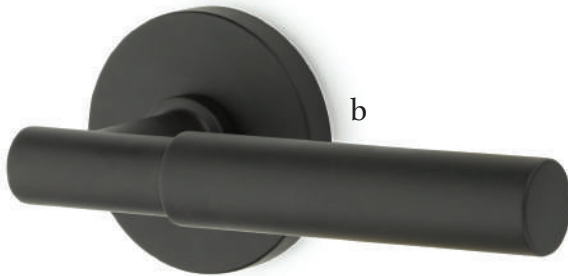

Passage & Privacy Leversets

With no predetermined combination of levers, rosettes and finishes, we let you define your own style.

a

b

c

d

e

- **a. Spencer Lever**
  with Square Rosette Satin Nickel
- **b. Myles Lever**
  with Disk Rosette Flat Black
- **c. Dumont Lever**
  with Modern Rectangular Rosette Polished Chrome
- **d. Aston Lever**
  with Disk Rosette Satin Brass
- **e. Freestone Lever**
  with Urban Modern Rosette Satin Nickel
- **f. Breslin Lever**
  with Square Rosette Polished Nickel - Lifetime

f