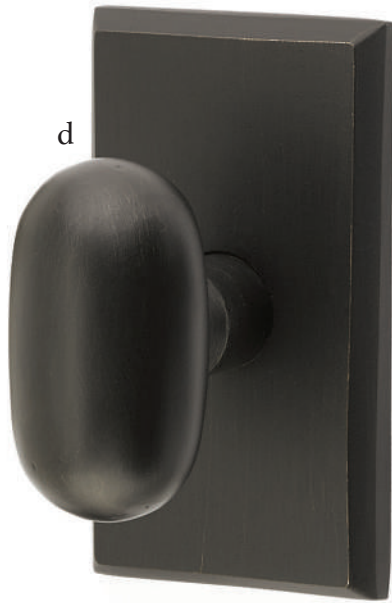

- **a. Modern Disc Crystal Knob**
  with #6 Rosette Medium Bronze Patina
- **b. Lowell Crystal Knob**
  with #4 Rosette Tumbled White Bronze
- **c. Providence Crystal Knob**
  with #3 Rosette Tumbled White Bronze
- **d. Bronze Egg Knob**
  with #3 Rosette Medium Bronze Patina
- **e. Round Knob**
  with #6 Rosette Medium Bronze Patina
- **f. Winchester Knob**
  with #4 Rosette Flat Black Bronze Patina
- **g. Old Town Crystal Knob**
  with #1 Rosette Tumbled White Bronze
- **h. Butte Knob**
  with #2 Rosette Flat Black Bronze Patina