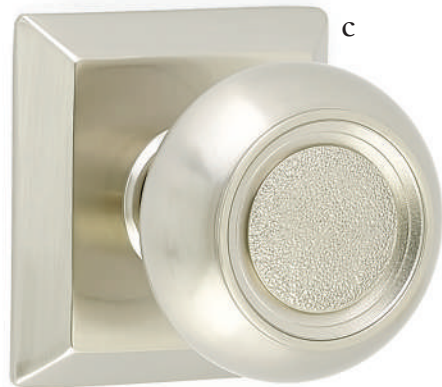

Passage & Privacy Knobsets

Decorative styles for the traditional home.

- **a. Rope Knob**
  with Wilshire Rosette Satin Nickel
- **b. Ribbon & Reed Knob**
  with Ribbon & Reed Rosette Pewter
- **c. Belmont Knob**
  with Quincy Rosette Satin Nickel
- **d. Victoria Knob**
  with Rope Rosette French Antique
- **e. Oval Beaded Knob**
  with Oval Rosette Oil Rubbed Bronze
- **f. Lancaster Knob**
  with Rectangular Rosette Oil Rubbed Bronze