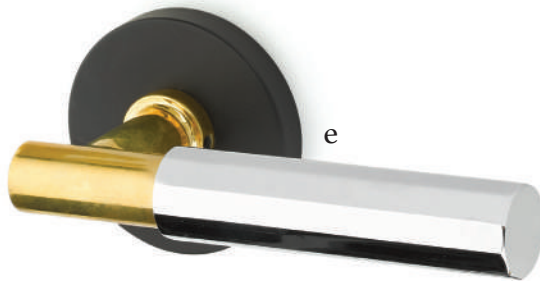

New level of customization. Choose your textured lever grip, stem design, and pair with any of our available rosettes options-- in any mix of finishes--for hundreds of unique combinations, made just for you and your home project.

- a. **T-Bar** Polished Nickel - Lifetime . **Hammered** Polished Nickel - Lifetime with **Square Rosette** Polished Nickel - Lifetime
- b. **L-Square** Polished Nickel - Lifetime . **Tribeca** Unlacquered Brass with **Square Rosette** Unlacquered Brass
- c. **L-Square** Satin Brass . **Tribeca** Satin Brass with **Urban Modern Rosette** Satin Brass
- d. **L-Square** Polished Chrome . **Faceted** Flat Black with **Square Rosette** Flat Black
- e. **T-Bar** Unlacquered Brass . **Faceted** Polished Chrome with **Disk Rosette** Flat Black
- f. **T-Bar** Flat Black . **Knurled** Satin Brass with **Urban Modern Rosette** Flat Black