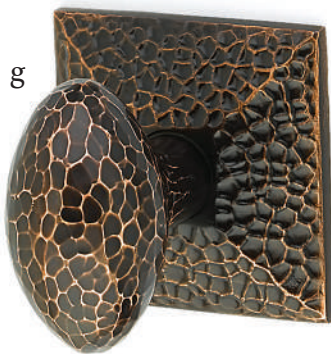

Styles that hearken back to the early 20th century with the look and feel of artisan craftsmanship.

a. Arts & Crafts Tubular Craftsman Mortise

Oil Rubbed Bronze

b. Arts & Crafts Full Length Tubular Craftsman Full Length Mortise

Satin Nickel

c. Interior Trim for Arts & Crafts with Hammered Lever

Satin Nickel

Arts & Crafts Deadbolt
Unlacquered Brass

Arts & Crafts Deadbolt
Oil Rubbed Bronze

Passage & Privacy Sets

d

e

f

g

h

i

- d. Hammered Egg Knob with Hammered Rosette**
Satin Nickel
- e. Arts & Crafts Lever with Arts & Crafts Rosette**
Oil Rubbed Bronze
- f. Hammered Lever with Hammered Rosette**
Oil Rubbed Bronze
- g. Hammered Egg Knob with Hammered Rosette**
Oil Rubbed Bronze
- h. Arts & Crafts Lever with Arts & Crafts Rosette**
Satin Nickel
- i. Hammered Lever with Hammered Rosette**
Flat Black