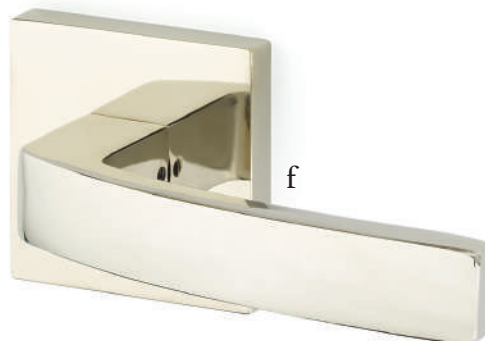

Passage & Privacy Leversets

With no predetermined combination of levers, rosettes and finishes, we let you define your own style.

a

b

c

d

e

- **a. Spencer Lever**
  with Square Rosette Satin Nickel
- **b. Myles Lever**
  with Disk Rosette Flat Black
- **c. Dumont Lever**
  with Modern Rectangular Rosette Polished Chrome
- **d. Aston Lever**
  with Disk Rosette Satin Brass
- **e. Freestone Lever**
  with Urban Modern Rosette Satin Nickel
- **f. Breslin Lever**
  with Square Rosette Polished Nickel - Lifetime

f