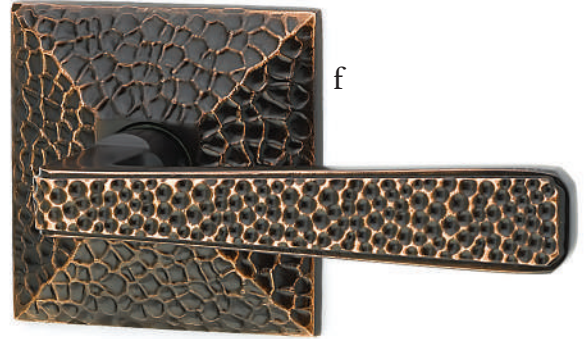

Styles that hearken back to the early 20th century with the look and feel of artisan craftsmanship.

a. Arts & Crafts Tubular Craftsman Mortise

Oil Rubbed Bronze

b. Arts & Crafts Full Length Tubular Craftsman Full Length Mortise

Satin Nickel

c. Interior Trim for Arts & Crafts with Hammered Lever

Satin Nickel

Arts & Crafts Deadbolt
Unlacquered Brass

Arts & Crafts Deadbolt
Oil Rubbed Bronze

Passage & Privacy Sets

d

e