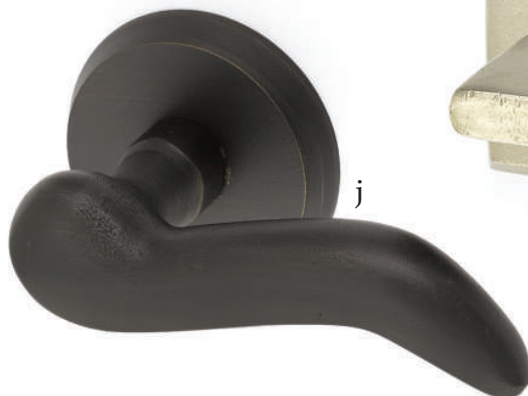

- **d. Durango Lever**
  with #1 Rosette Medium Bronze Patina
- **e. Teton Lever**
  with #6 Rosette Medium Bronze Patina
- **f. Aurora Lever**
  with #4 Rosette Flat Black Bronze Patina
- **g. Montrose Lever**
  with #3 Rosette Tumbled White Bronze
- **h. Yuma Lever**
  with #4 Rosette Medium Bronze Patina
- **i. Lariat Lever**
  with #6 Rosette Tumbled White Bronze
- **j. Cody Lever**
  with #2 Rosette Medium Bronze Patina