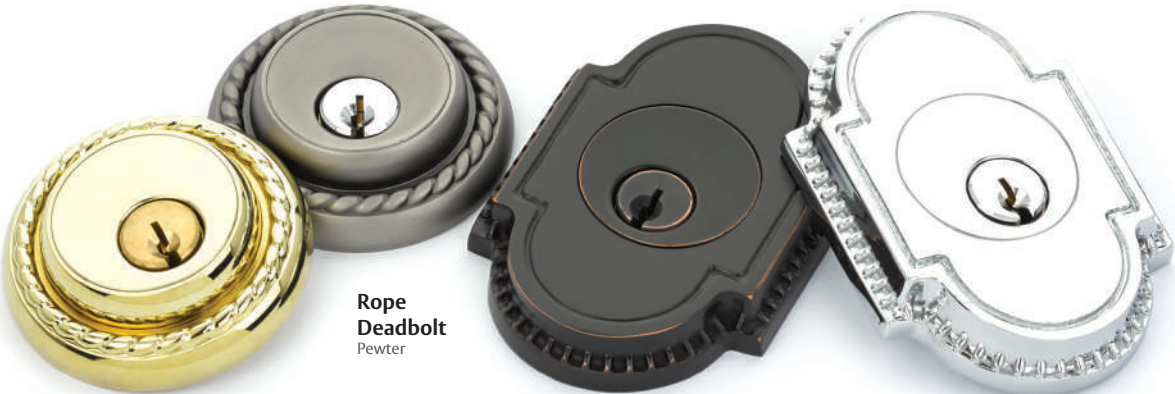

Deadbolts

Rope Deadbolt
Pewter

Rope Deadbolt
Polished Brass - Lifetime

Knoxville Deadbolt
Oil Rubbed Bronze

Knoxville Deadbolt
Polished Chrome