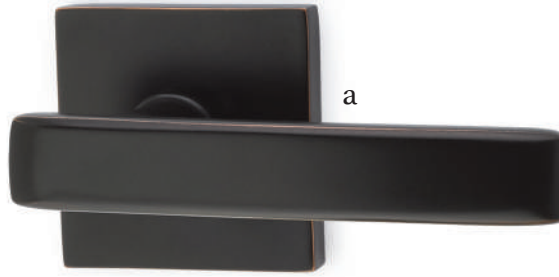

Passage & Privacy Leversets

With no predetermined combination of levers, rosettes and finishes, we let you define your own style.