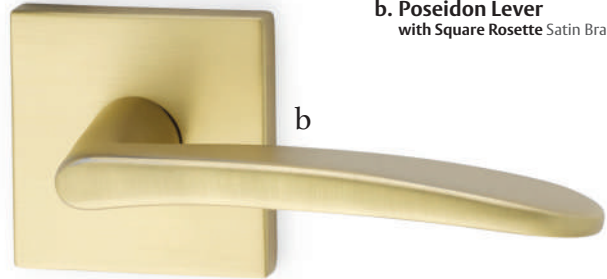

Top **Breslin Lever** with Square Rosette Satin Brass

Bottom **Dumont Lever** with Modern Rectangular Rosette Polished Chrome

Passage & Privacy Leversets

With no predetermined combination of levers, rosettes and finishes, we let you define your own style.

a

b

c

d

e

- a. Spencer Lever**
with Square Rosette Satin Nickel
- b. Myles Lever**
with Disk Rosette Flat Black
- c. Dumont Lever**
with Modern Rectangular Rosette Polished Chrome
- d. Aston Lever**
with Disk Rosette Satin Brass
- e. Freestone Lever**
with Urban Modern Rosette Satin Nickel
- f. Breslin Lever**
with Square Rosette Polished Nickel - Lifetime

f

Passage & Privacy Leversets

With no predetermined combination of levers, rosettes and finishes, we let you define your own style.

a. Geneva Lever
with Square Rosette Oil Rubbed Bronze

b. Poseidon Lever
with Square Rosette Satin Brass