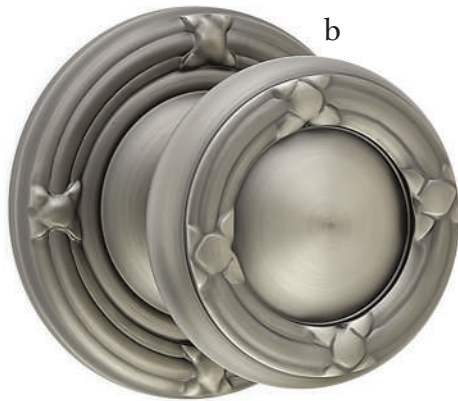

Passage & Privacy Knobsets

Decorative styles for the traditional home.

- **a. Rope Knob**
  with Wilshire Rosette Satin Nickel
- **b. Ribbon & Reed Knob**
  with Ribbon & Reed Rosette Pewter
- **c. Belmont Knob**
  with Quincy Rosette Satin Nickel
- **d. Victoria Knob**
  with Rope Rosette French Antique
- **e. Oval Beaded Knob**
  with Oval Rosette Oil Rubbed Bronze
- **f. Lancaster Knob**
  with Rectangular Rosette Oil Rubbed Bronze