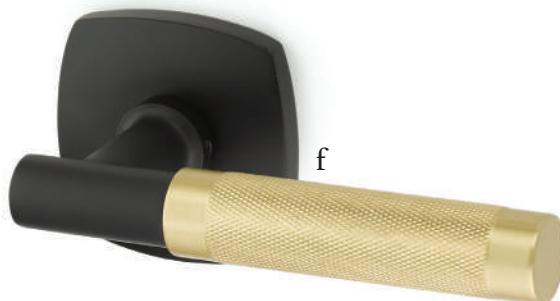

New level of customization. Choose your textured lever grip, stem design, and pair with any of our available rosettes options-- in any mix of finishes--for hundreds of unique combinations, made just for you and your home project.

- a. **T-Bar** Polished Nickel - Lifetime . **Hammered** Polished Nickel - Lifetime with **Square Rosette** Polished Nickel - Lifetime
- b. **L-Square** Polished Nickel - Lifetime . **Tribeca** Unlacquered Brass with **Square Rosette** Unlacquered Brass
- c. **L-Square** Satin Brass . **Tribeca** Satin Brass with **Urban Modern Rosette** Satin Brass
- d. **L-Square** Polished Chrome . **Faceted** Flat Black with **Square Rosette** Flat Black
- e. **T-Bar** Unlacquered Brass . **Faceted** Polished Chrome with **Disk Rosette** Flat Black
- f. **T-Bar** Flat Black . **Knurled** Satin Brass with **Urban Modern Rosette** Flat Black