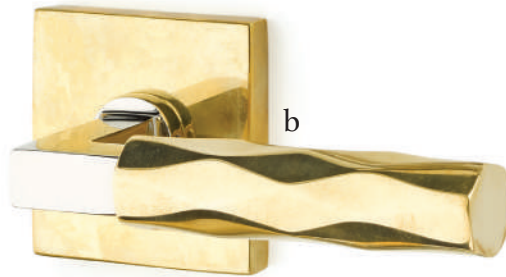

New level of customization. Choose your textured lever grip, stem design, and pair with any of our available rosettes options-- in any mix of finishes--for hundreds of unique combinations, made just for you and your home project.

- a. **T-Bar** Polished Nickel - Lifetime . **Hammered** Polished Nickel - Lifetime with **Square Rosette** Polished Nickel - Lifetime
- b. **L-Square** Polished Nickel - Lifetime . **Tribeca** Unlacquered Brass with **Square Rosette** Unlacquered Brass
- c. **L-Square** Satin Brass . **Tribeca** Satin Brass with **Urban Modern Rosette** Satin Brass
- d. **L-Square** Polished Chrome . **Faceted** Flat Black with **Square Rosette** Flat Black
- e. **T-Bar** Unlacquered Brass . **Faceted** Polished Chrome with **Disk Rosette** Flat Black
- f. **T-Bar** Flat Black . **Knurled** Satin Brass with **Urban Modern Rosette** Flat Black