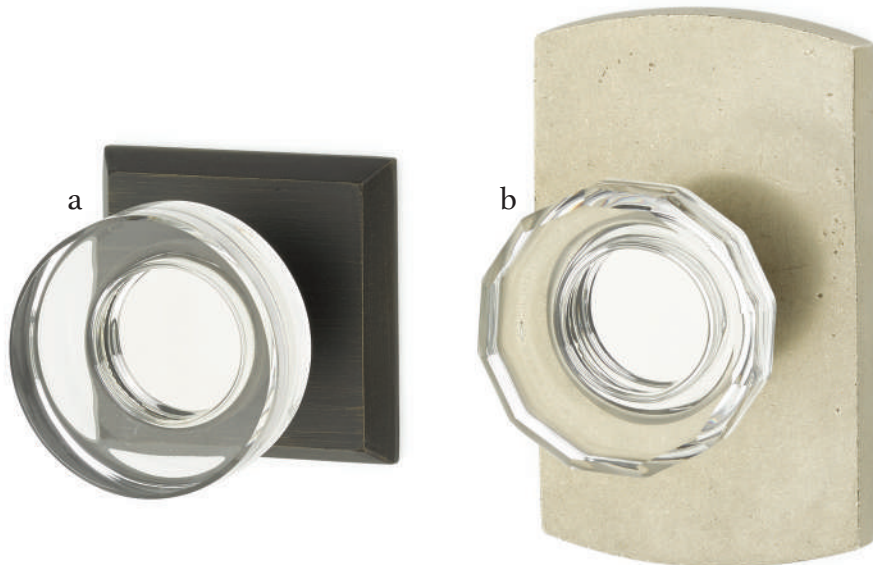

Passage & Privacy Knobsets

Pair your own combination of knobs and rosettes for a look that will gracefully evolve over time and through usage.