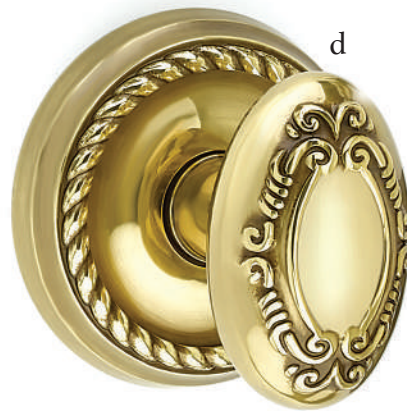

Polished Brass - Lifetime
US3

French Antique
US7

Oil Rubbed Bronze
US10B

Satin Nickel
US15

Pewter
US15A

Polished Chrome
US26

Merrimack Lever with Wilshire Rosette Satin Nickel

Passage & Privacy Leversets

Levers with beautiful detailing, perfect for adding a touch of heritage.

a

b

- a. Merrimack Lever with Rope Rosette Oil Rubbed Bronze
- b. Rope Lever with Rope Rosette Satin Nickel

- c. Coventry Lever**
with Rope Rosette French Antique
- d. Elan Lever**
with Oval Rosette Pewter
- e. Wembley Lever**
with Regular Rosette Oil Rubbed Bronze
- f. Santa Fe Lever**
with Quincy Rosette Polished Brass - Lifetime
- g. Ribbon & Reed Lever**
with #8 Rosette Oil Rubbed Bronze

Passage & Privacy Knobsets

Decorative styles for the traditional home.

- a. Rope Knob**
with Wilshire Rosette Satin Nickel
- b. Ribbon & Reed Knob**
with Ribbon & Reed Rosette Pewter
- c. Belmont Knob**
with Quincy Rosette Satin Nickel
- d. Victoria Knob**
with Rope Rosette French Antique
- e. Oval Beaded Knob**
with Oval Rosette Oil Rubbed Bronze
- f. Lancaster Knob**
with Rectangular Rosette Oil Rubbed Bronze