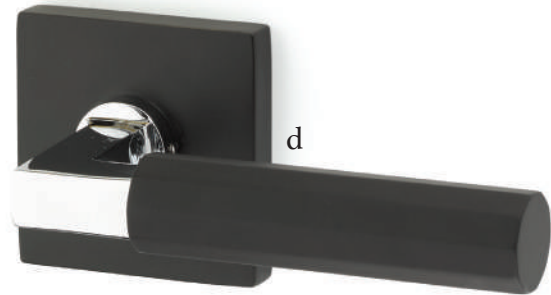

New level of customization. Choose your textured lever grip, stem design, and pair with any of our available rosettes options-- in any mix of finishes--for hundreds of unique combinations, made just for you and your home project.

- a. **T-Bar** Polished Nickel - Lifetime . **Hammered** Polished Nickel - Lifetime with **Square Rosette** Polished Nickel - Lifetime
- b. **L-Square** Polished Nickel - Lifetime . **Tribeca** Unlacquered Brass with **Square Rosette** Unlacquered Brass
- c. **L-Square** Satin Brass . **Tribeca** Satin Brass with **Urban Modern Rosette** Satin Brass
- d. **L-Square** Polished Chrome . **Faceted** Flat Black with **Square Rosette** Flat Black
- e. **T-Bar** Unlacquered Brass . **Faceted** Polished Chrome with **Disk Rosette** Flat Black
- f. **T-Bar** Flat Black . **Knurled** Satin Brass with **Urban Modern Rosette** Flat Black