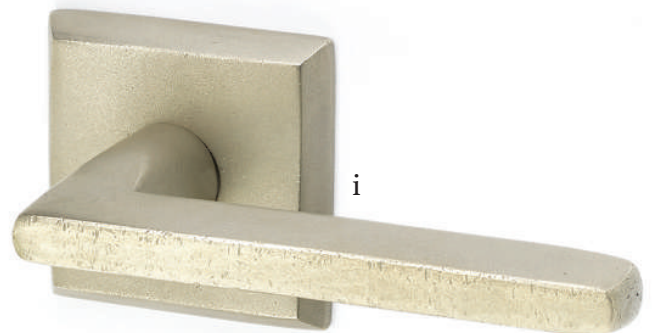

- **d. Durango Lever**
  with #1 Rosette Medium Bronze Patina
- **e. Teton Lever**
  with #6 Rosette Medium Bronze Patina
- **f. Aurora Lever**
  with #4 Rosette Flat Black Bronze Patina
- **g. Montrose Lever**
  with #3 Rosette Tumbled White Bronze
- **h. Yuma Lever**
  with #4 Rosette Medium Bronze Patina
- **i. Lariat Lever**
  with #6 Rosette Tumbled White Bronze
- **j. Cody Lever**
  with #2 Rosette Medium Bronze Patina