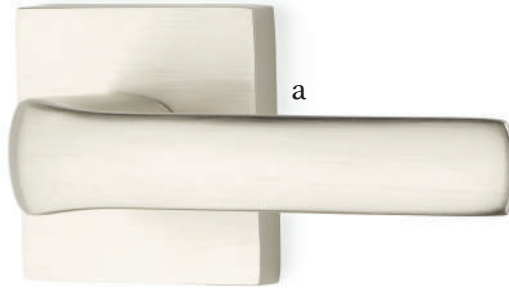

- a. **T-Bar** Polished Nickel - Lifetime . **Hammered** Polished Nickel - Lifetime with **Square Rosette** Polished Nickel - Lifetime
- b. **L-Square** Polished Nickel - Lifetime . **Tribeca** Unlacquered Brass with **Square Rosette** Unlacquered Brass
- c. **L-Square** Satin Brass . **Tribeca** Satin Brass with **Urban Modern Rosette** Satin Brass
- d. **L-Square** Polished Chrome . **Faceted** Flat Black with **Square Rosette** Flat Black
- e. **T-Bar** Unlacquered Brass . **Faceted** Polished Chrome with **Disk Rosette** Flat Black
- f. **T-Bar** Flat Black . **Knurled** Satin Brass with **Urban Modern Rosette** Flat Black

Top **Breslin Lever** with Square Rosette Satin Brass

Bottom **Dumont Lever** with Modern Rectangular Rosette Polished Chrome

Passage & Privacy Leversets

With no predetermined combination of levers, rosettes and finishes, we let you define your own style.