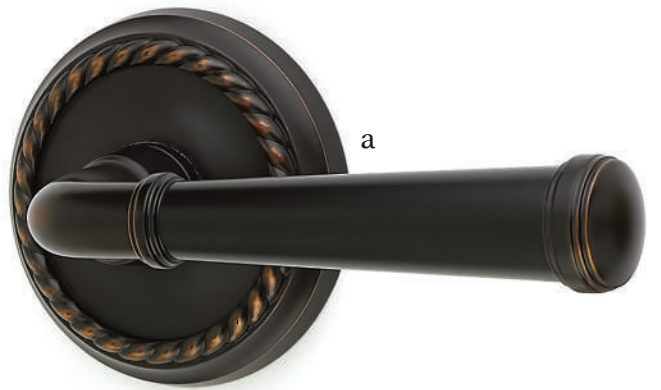

Passage & Privacy Leversets

Levers with beautiful detailing, perfect for adding a touch of heritage.

a

b

- a. Merrimack Lever with Rope Rosette Oil Rubbed Bronze
- b. Rope Lever with Rope Rosette Satin Nickel