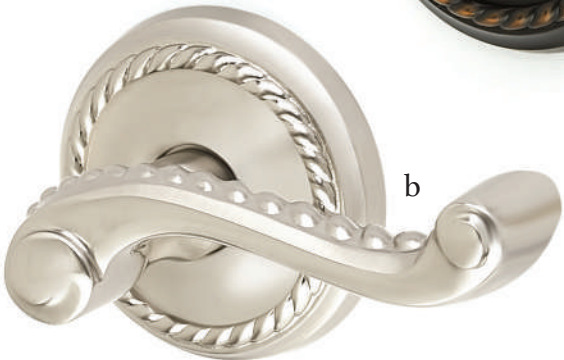

Sideplate Locksets

Decorated styles with Victorian and Colonial influences.
Emtek sideplate locks are available in both keyed and non-keyed functions.

Victoria Keyed
3-5/8" C-to-C with Victoria Knob
Oil Rubbed Bronze

Oval Beaded Non-Keyed
7" Overall with Beaded Egg Knob
Satin Nickel

Rope Keyed
5-1/2" C-to-C with Rope Knob
French Antique

Belmont Non-Keyed
7-1/2" Overall with Belmont Knob
Polished Brass - Lifetime

Unlacquered Brass
US3NL

Polished Brass - Lifetime
US3

French Antique
US7

Oil Rubbed Bronze
US10B

Satin Nickel
US15

Pewter
US15A

Polished Chrome
US26

Merrimack Lever with Wilshire Rosette Satin Nickel

Passage & Privacy Leversets

Levers with beautiful detailing, perfect for adding a touch of heritage.

a

b

- a. Merrimack Lever with Rope Rosette Oil Rubbed Bronze
- b. Rope Lever with Rope Rosette Satin Nickel

- c. Coventry Lever**
with Rope Rosette French Antique
- d. Elan Lever**
with Oval Rosette Pewter
- e. Wembley Lever**
with Regular Rosette Oil Rubbed Bronze
- f. Santa Fe Lever**
with Quincy Rosette Polished Brass - Lifetime
- g. Ribbon & Reed Lever**
with #8 Rosette Oil Rubbed Bronze