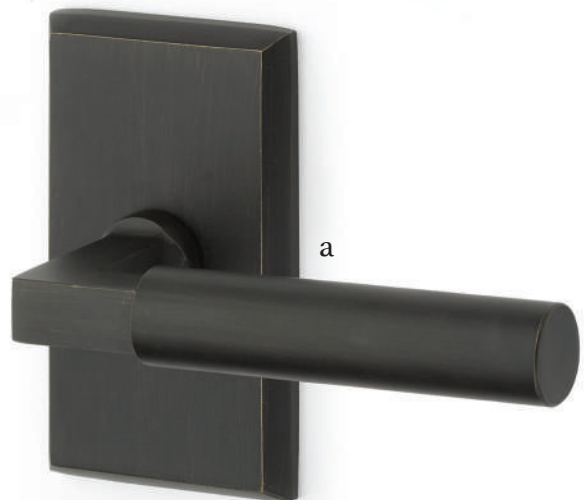

Stretto Narrow Trim Locksets

Modern trim styles cast in bronze to create a truly unique look.

Stretto Rectangular Non-Keyed
2" x 10" with Round Knob
Tumbled White Bronze

Stretto Rectangular Keyed
2" x 10" with Modern Square Crystal Knob
Medium Bronze Patina

Stretto Rectangular Privacy
1-1/2" x 11" with Teton Lever
Flat Black Bronze Patina

Sideplate Locksets

- a. Missoula Non-Keyed**
7-1/4" Overall with Round Knob
Flat Black Bronze Patina
- b. Missoula Keyed**
5-1/2" C-to-C with Yuma Lever
Tumbled White Bronze
- c. Rectangular Keyed**
5-1/2" C-to-C with Butte Knob
Medium Bronze Patina
- d. Rectangular Non-Keyed**
7" Overall with Bronze Egg Knob
Tumbled White Bronze

Passage & Privacy Leversets

Mix and match rustic levers, rosettes, and finishes showcase a durable style in a bronze patina finish.

- a. Bryce Lever**
with #3 Rosette Medium Bronze Patina
- b. Cimarron Lever**
with #2 Rosette Medium Bronze Patina
- c. Mariposa Lever**
with #4 Rosette Tumbled White Bronze