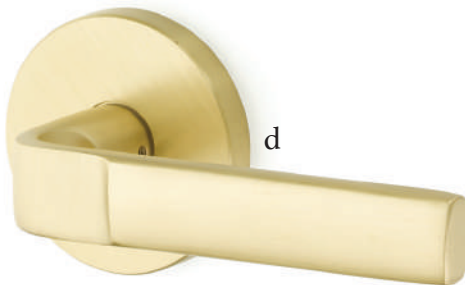

Passage & Privacy Leversets

With no predetermined combination of levers, rosettes and finishes, we let you define your own style.

a

b

c

d

e

- **a. Spencer Lever**
  with Square Rosette Satin Nickel
- **b. Myles Lever**
  with Disk Rosette Flat Black
- **c. Dumont Lever**
  with Modern Rectangular Rosette Polished Chrome
- **d. Aston Lever**
  with Disk Rosette Satin Brass
- **e. Freestone Lever**
  with Urban Modern Rosette Satin Nickel
- **f. Breslin Lever**
  with Square Rosette Polished Nickel - Lifetime

f