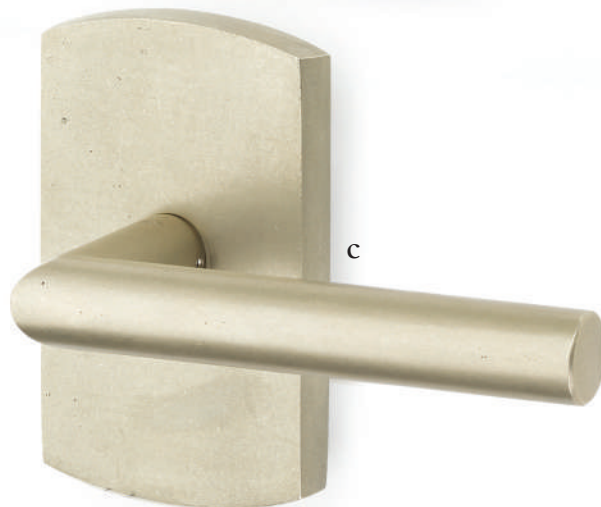

Stretto Narrow Trim Locksets

Modern trim styles cast in bronze to create a truly unique look.

Stretto Rectangular Non-Keyed
2" x 10" with Round Knob
Tumbled White Bronze

Stretto Rectangular Keyed
2" x 10" with Modern Square Crystal Knob
Medium Bronze Patina

Stretto Rectangular Privacy
1-1/2" x 11" with Teton Lever
Flat Black Bronze Patina

Sideplate Locksets

- a. Missoula Non-Keyed**
7-1/4" Overall with Round Knob
Flat Black Bronze Patina
- b. Missoula Keyed**
5-1/2" C-to-C with Yuma Lever
Tumbled White Bronze
- c. Rectangular Keyed**
5-1/2" C-to-C with Butte Knob
Medium Bronze Patina
- d. Rectangular Non-Keyed**
7" Overall with Bronze Egg Knob
Tumbled White Bronze

Passage & Privacy Leversets

Mix and match rustic levers, rosettes, and finishes showcase a durable style in a bronze patina finish.

- a. Bryce Lever**
with #3 Rosette Medium Bronze Patina
- b. Cimarron Lever**
with #2 Rosette Medium Bronze Patina
- c. Mariposa Lever**
with #4 Rosette Tumbled White Bronze