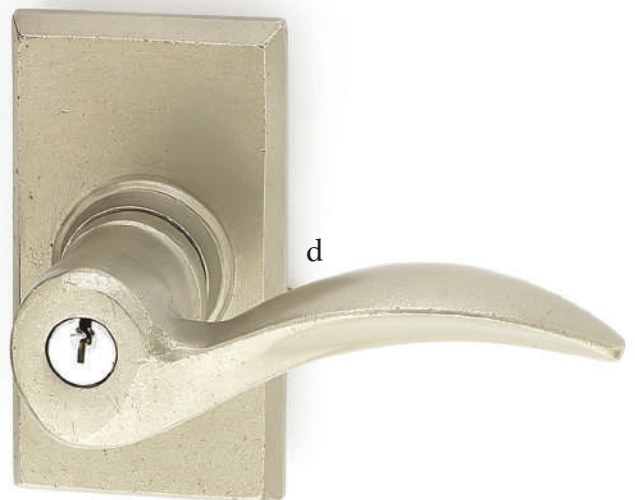

Ridgemont Deadbolt
Tumbled White Bronze

#4 Deadbolt
Flat Black Bronze Patina

Key-in-Knob/Lever Locksets

a

b

c

d

- a. **Winchester Key-in-Knob**
with #4 Rosette Flat Black Bronze Patina
- b. **Durango Key-in-Lever**
with #1 Rosette Medium Bronze Patina
- c. **Winchester Key-in-Knob**
with #2 Rosette Medium Bronze Patina
- d. **Durango Key-in-Lever**
with #3 Rosette Tumbled White Bronze

Stretto Narrow Trim Locksets

Modern trim styles cast in bronze to create a truly unique look.

Stretto Rectangular Non-Keyed
2" x 10" with Round Knob
Tumbled White Bronze

Stretto Rectangular Keyed
2" x 10" with Modern Square Crystal Knob
Medium Bronze Patina

Stretto Rectangular Privacy
1-1/2" x 11" with Teton Lever
Flat Black Bronze Patina

Sideplate Locksets

- a. Missoula Non-Keyed**
7-1/4" Overall with Round Knob
Flat Black Bronze Patina
- b. Missoula Keyed**
5-1/2" C-to-C with Yuma Lever
Tumbled White Bronze
- c. Rectangular Keyed**
5-1/2" C-to-C with Butte Knob
Medium Bronze Patina
- d. Rectangular Non-Keyed**
7" Overall with Bronze Egg Knob
Tumbled White Bronze