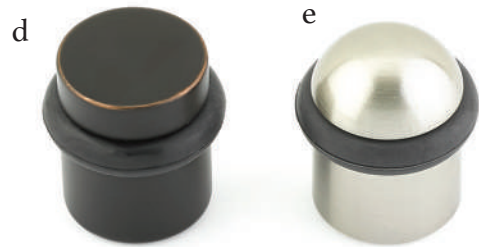

Window Utility Pulls

- g. **Window Utility Pull** Oil Rubbed Bronze
- h. **Window Utility Pull** Satin Nickel
- i. **Window Utility Pull** Polished Chrome

Surface Bolts

j. Sandcast Bronze 8" Surface Bolt
Medium Bronze

k. Solid Brass 12" Surface Bolt
Satin Brass

l. Solid Brass 18" Surface Bolt
Polished Nickel - Lifetime

m. Solid Brass 6" Surface Bolt
Oil Rubbed Bronze

n. Dutch Door Bolt
Satin Nickel

Door Accessories

- a. **Ball Catch with Strike** Satin Nickel
- b. **Roller Catch with Strike** French Antique
- c. **Concealed Screw Surface Bolt** Polished Chrome
- d. **Cylinder Floor Bumper** Oil Rubbed Bronze
- e. **Cylinder Floor Bumper with Dome Cap** Satin Nickel
- f. **Kickdown Door Holder** Satin Nickel
- g. **Floor Door Bumper** Polished Brass - Lifetime
- h. **Door Stop** Oil Rubbed Bronze
- i. **Goose Style Door Stop** Oil Rubbed Bronze

a

Hinges

- a. Heavy Duty Square Barrel Solid Brass Hinge with Square Corners Satin Nickel
- b. Residential Duty Plated Steel Hinge with 5/8" Radius Corners Oil Rubbed Bronze
- c. Residential Duty Plated Steel Hinge with Square Corners Polished Brass
- d. Residential Duty Solid Brass Hinge with 5/8" Radius Corners Satin Nickel
- e. Heavy Duty Solid Brass Hinge with Square Corners Satin Brass
- f. Heavy Duty Ball Bearing Solid Brass Hinge with Square Corners French Antique
- g. Heavy Duty Ball Bearing Solid Brass Hinge with Square Corners Polished Nickel