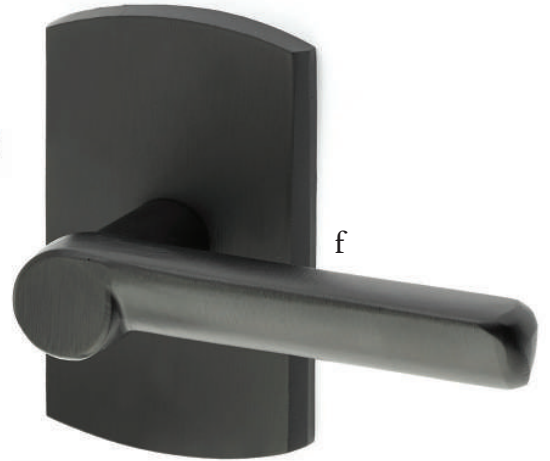

- **d. Durango Lever**
  with #1 Rosette Medium Bronze Patina
- **e. Teton Lever**
  with #6 Rosette Medium Bronze Patina
- **f. Aurora Lever**
  with #4 Rosette Flat Black Bronze Patina
- **g. Montrose Lever**
  with #3 Rosette Tumbled White Bronze
- **h. Yuma Lever**
  with #4 Rosette Medium Bronze Patina
- **i. Lariat Lever**
  with #6 Rosette Tumbled White Bronze
- **j. Cody Lever**
  with #2 Rosette Medium Bronze Patina