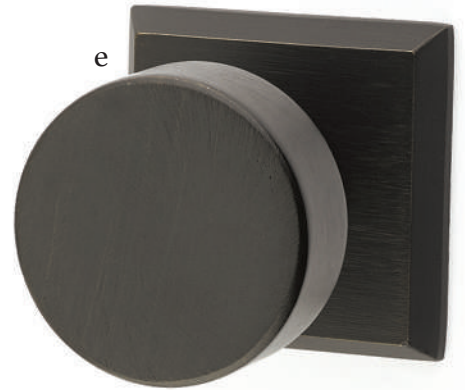

- **a. Modern Disc Crystal Knob**
  with #6 Rosette Medium Bronze Patina
- **b. Lowell Crystal Knob**
  with #4 Rosette Tumbled White Bronze
- **c. Providence Crystal Knob**
  with #3 Rosette Tumbled White Bronze
- **d. Bronze Egg Knob**
  with #3 Rosette Medium Bronze Patina
- **e. Round Knob**
  with #6 Rosette Medium Bronze Patina
- **f. Winchester Knob**
  with #4 Rosette Flat Black Bronze Patina
- **g. Old Town Crystal Knob**
  with #1 Rosette Tumbled White Bronze
- **h. Butte Knob**
  with #2 Rosette Flat Black Bronze Patina