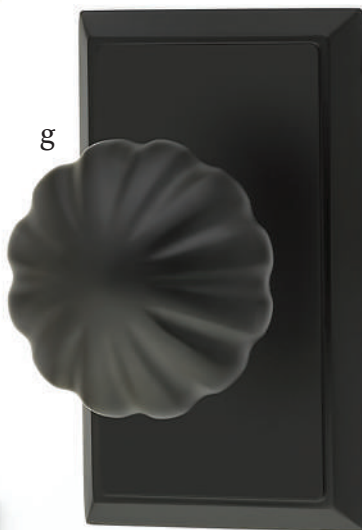

Passage & Privacy Sets

a

b

c

d

e

f

g

h

- **a. Rustic Lever**
  with Oval Rosette Oil Rubbed Bronze
- **b. Norwich Knob**
  with Rope Rosette Satin Nickel
- **c. Egg Knob**
  with Oval Rosette French Antique
- **d. Providence Knob**
  with Regular Rosette Polished Nickel - Lifetime
- **e. Cortina Lever**
  with Regular Rosette Satin Nickel
- **f. Waverly Knob**
  with #8 Rosette Pewter
- **g. Melon Knob**
  with Rectangular Rosette Flat Black
- **h. Milano Lever**
  with Wilshire Rosette Polished Nickel - Lifetime