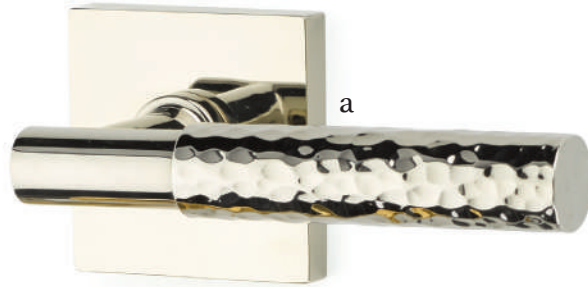

New level of customization. Choose your textured lever grip, stem design, and pair with any of our available rosettes options-- in any mix of finishes--for hundreds of unique combinations, made just for you and your home project.

- a. **T-Bar** Polished Nickel - Lifetime . **Hammered** Polished Nickel - Lifetime with **Square Rosette** Polished Nickel - Lifetime
- b. **L-Square** Polished Nickel - Lifetime . **Tribeca** Unlacquered Brass with **Square Rosette** Unlacquered Brass
- c. **L-Square** Satin Brass . **Tribeca** Satin Brass with **Urban Modern Rosette** Satin Brass
- d. **L-Square** Polished Chrome . **Faceted** Flat Black with **Square Rosette** Flat Black
- e. **T-Bar** Unlacquered Brass . **Faceted** Polished Chrome with **Disk Rosette** Flat Black
- f. **T-Bar** Flat Black . **Knurled** Satin Brass with **Urban Modern Rosette** Flat Black