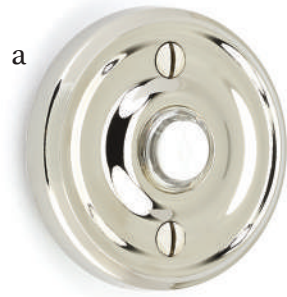

Door Accessories

Complete your home's new look with door accessories made to coordinate with Emtek door hardware.

Doorbell Buttons

- a. with Regular Rosette
  Polished Nickel - Lifetime
- b. with Small #1 Rosette
  Satin Nickel
- c. with Square Rosette
  Oil Rubbed Bronze
- d. with #1 Rosette
  Medium Bronze Patina
- e. with Disk Rosette
  Satin Nickel
- f. with Rectangular Rosette
  Polished Nickel - Lifetime
- g. with #2 Rosette
  Tumbled White Bronze
- h. with #8 Rosette
  Oil Rubbed Bronze
- i. with Oval Rosette
  Pewter
- j. with Small Modern Rectangular Rosette
  Polished Chrome

Doorbell Button
with #3 Rosette Medium Bronze Patina