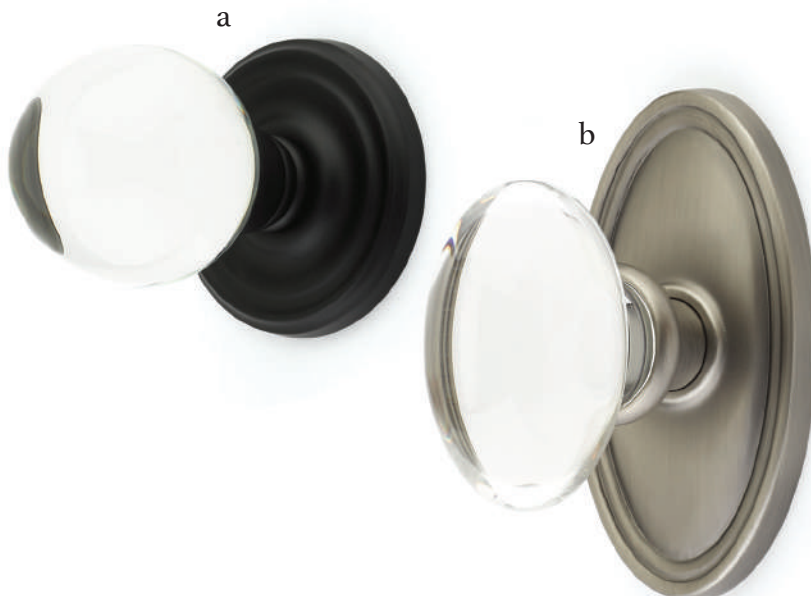

Passage & Privacy Knobsets

Crystal & Porcelain

Timeless materials with intricate details offer a chic aesthetic.

- a. Bristol Knob with Regular Rosette Flat Black
- b. Hampton Knob with Oval Rosette Pewter